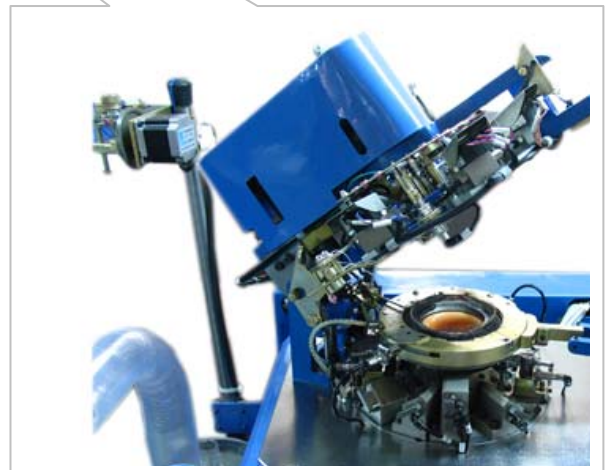

WWW.FYICHINA.COM.CN

WENZHOU FANGYUAN INSTRUMENT CO., LTD.
DOWELL SCIENCE AND TECHNOLOGY (HONGKONG) CO., LTD.
ADD: ROOM 1401 CAMBRIDGE HOUSE, 26-28 CAMERON ROAD,
TSIMSHATSUI, KL, HONGKONG
TEL: +86-755-83638931
Fax: +86-755-26747651

LAB KNITTER

WWW.FYICHINA.COM.CN

WENZHOU FANGYUAN INSTRUMENT CO., LTD.
DOWELL SCIENCE AND TECHNOLOGY (HONGKONG) CO., LTD.
ADD: ROOM 1401 CAMBRIDGE HOUSE, 26-28 CAMERON ROAD,
TSIMSHATSUI, KL, HONGKONG
TEL: +86-755-83638931
Fax: +86-755-26747651

MODEL NO.

HS808M-6F

Application:

This machine has been designed with a number of unique features that makes it a user-friendly and economical machine for operators with low knowledge on knitting machine.

It is for the production of tubular knitted fabric, for yarn uniformity assessment, dyeing affinity quality control of yarn.

Related Standards:

Features:

- Equipped with single cylinder 3,3/4” in diameter, selectable number of needles and fineness;
- Fitted with stepper motor to control yarn tension and position
- Auto oiling system for cylinder
- Use MCU and control panel to directly set stitch density, speed, no. of loop, production, etc.
- Special regulation mechanism for yarn feeding speed
- LED display to show machine functions

Key Specification:

- Needle Cylinder: 3+3/4” in diameter
- Speed 250-300RPM
- Power supply 380V,50HZ, 2500W
- Range of available interchangeable cylinders

CODE	No. of Needles	Needle Gauge	Count of Yarn(Dtex)
808M-108	108	24	400-2000
808M-120	120	24	300-1500
808M-132	132	36	200-1500
808M-144	144	36	200-1000
808M-200	200	48	100-400
808M-220	220	60	70-300